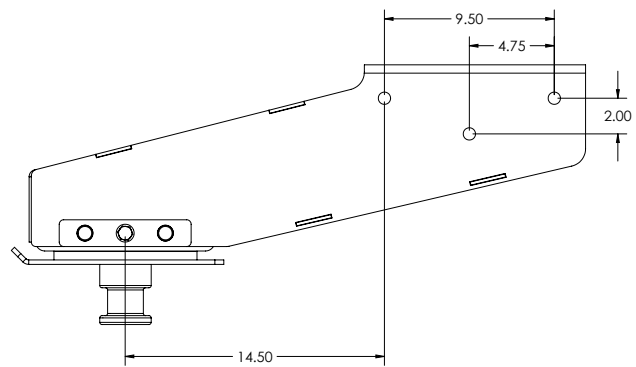

Glide Ride Measurement Guideline

Model# - GR21FBX730
Order # - 8250002
Weight Rating - 21,000 lbs.
Mounting Bolts - 5/8"
Pin Box Width - 12 1/2"
Replaces Pin Boxes
Fabex 730
Fabex 530

Model# - GR21FBX520
Order # - 8250014
Weight Rating - 21,000 lbs.
Mounting Bolts - 5/8"
Pin Box Width - 12 1/2"
Replaces Pin Boxes
Fabex 520

Model# - GR19FBX765
Order # - 8250001
Weight Rating - 19,000 lbs.
Mounting Bolts - 5/8"
Pin Box Width - 12 1/2"
Replaces Pin Boxes
Fabex 765
Fabex 503
Fabex 500

Model# - GR21YW
Order # - 8250005 Nu-WA 8250020 Demco
Weight Rating - 21,000 lbs.
Mounting Bolts - 3/4"
Pin Box Width - 12"
Replaces Pin Boxes
Youngs Welding Medium

Model# - GR19YW
Order # - 8250009 Nu-WA 8250022 Demco
Weight Rating - 19,000 lbs.
Mounting Bolts - 3/4"
Pin Box Width - 12"
Replaces Pin Boxes
 Youngs Welding Long

Model# - GR21LIP1116
Order # - 8250007 Nu-WA 8250021 Demco
Weight Rating - 21,000 lbs.
Mounting Bolts - 5/8"
Pin Box Width - 12 1/2"
Replaces Pin Boxes
 Lippert 1116

Model# - GR19LIP1716
Order # - 8250006 Nu-WA 8250018 Demco
Weight Rating - 19,000 lbs.
Mounting Bolts - 5/8"
Pin Box Width - 12 1/2"
Replaces Pin Boxes
 Lippert 1716

Model# - GR19LIP1621
Order # - 8250008
Weight Rating - 19,000 lbs.
Mounting Bolts - 5/8"
Pin Box Width - 12"
Replaces Pin Boxes
 Lippert 1621