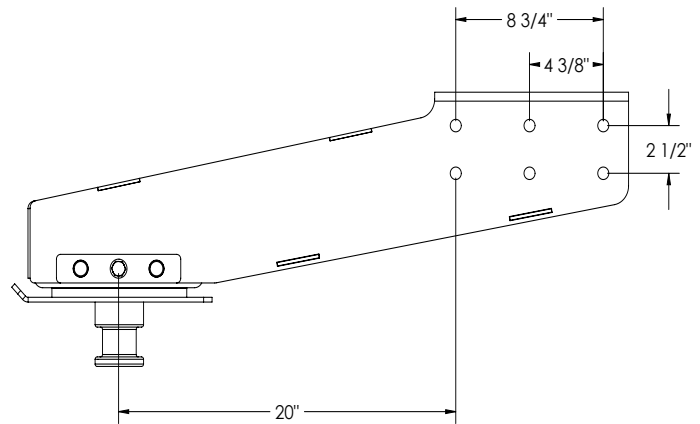

Glide Ride Measurement Guideline

Model# - GR21FBX730
Order # - 8250002
Weight Rating - 21,000 lbs.
Mounting Bolts - 5/8"
Pin Box Width - 12 1/2"
Replaces Pin Boxes
Fabex 730
Fabex 530

Model# - GR21FBX520
Order # - 8250014
Weight Rating - 21,000 lbs.
Mounting Bolts - 5/8"
Pin Box Width - 12 1/2"
Replaces Pin Boxes
Fabex 520

Model# - GR19FBX765
Order # - 8250001
Weight Rating - 19,000 lbs.
Mounting Bolts - 5/8"
Pin Box Width - 12 1/2"
Replaces Pin Boxes
Fabex 765
Fabex 503
Fabex 500

Model# - GR21YW
Order # - 8250005 Nu-WA 8250020 Demco
Weight Rating - 21,000 lbs.
Mounting Bolts - 3/4"
Pin Box Width - 12"
Replaces Pin Boxes
Youngs Welding Medium

Model# - GR19YW
Order # - 8250009 Nu-WA 8250022 Demco
Weight Rating - 19,000 lbs.
Mounting Bolts - 3/4"
Pin Box Width - 12"
Replaces Pin Boxes
 Youngs Welding Long

Model# - GR21LIP1116
Order # - 8250007 Nu-WA 8250021 Demco
Weight Rating - 21,000 lbs.
Mounting Bolts - 5/8"
Pin Box Width - 12 1/2"
Replaces Pin Boxes
 Lippert 1116

Model# - GR19LIP1716
Order # - 8250006 Nu-WA 8250018 Demco
Weight Rating - 19,000 lbs.
Mounting Bolts - 5/8"
Pin Box Width - 12 1/2"
Replaces Pin Boxes
 Lippert 1716

Model# - GR19LIP1621
Order # - 8250008
Weight Rating - 19,000 lbs.
Mounting Bolts - 5/8"
Pin Box Width - 12"
Replaces Pin Boxes
 Lippert 1621