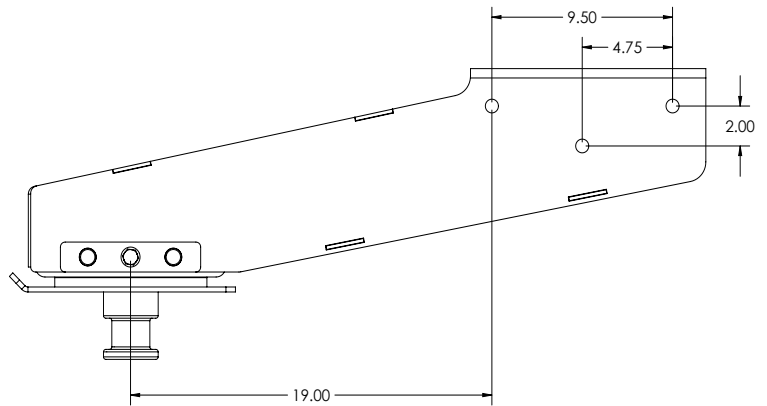

Glide Ride Measurement Guideline

Model# - GR21FBX730
Order # - 8250002
Weight Rating - 21,000 lbs.
Mounting Bolts - 5/8"
Pin Box Width - 12 1/2"
Replaces Pin Boxes
Fabex 730
Fabex 530

Model# - GR21FBX520
Order # - 8250014
Weight Rating - 21,000 lbs.
Mounting Bolts - 5/8"
Pin Box Width - 12 1/2"
Replaces Pin Boxes
Fabex 520

Model# - GR19FBX765
Order # - 8250001
Weight Rating - 19,000 lbs.
Mounting Bolts - 5/8"
Pin Box Width - 12 1/2"
Replaces Pin Boxes
Fabex 765
Fabex 503
Fabex 500

Model# - GR21YW
Order # - 8250005 Nu-WA 8250020 Demco
Weight Rating - 21,000 lbs.
Mounting Bolts - 3/4"
Pin Box Width - 12"
Replaces Pin Boxes
Youngs Welding Medium

Model# - GR19YW
Order # - 8250009 Nu-WA 8250022 Demco
Weight Rating - 19,000 lbs.
Mounting Bolts - 3/4"
Pin Box Width - 12"
Replaces Pin Boxes
 Youngs Welding Long

Model# - GR21LIP1116
Order # - 8250007 Nu-WA 8250021 Demco
Weight Rating - 21,000 lbs.
Mounting Bolts - 5/8"
Pin Box Width - 12 1/2"
Replaces Pin Boxes
 Lippert 1116

Model# - GR19LIP1716
Order # - 8250006 Nu-WA 8250018 Demco
Weight Rating - 19,000 lbs.
Mounting Bolts - 5/8"
Pin Box Width - 12 1/2"
Replaces Pin Boxes
 Lippert 1716

Model# - GR19LIP1621
Order # - 8250008
Weight Rating - 19,000 lbs.
Mounting Bolts - 5/8"
Pin Box Width - 12"
Replaces Pin Boxes
 Lippert 1621