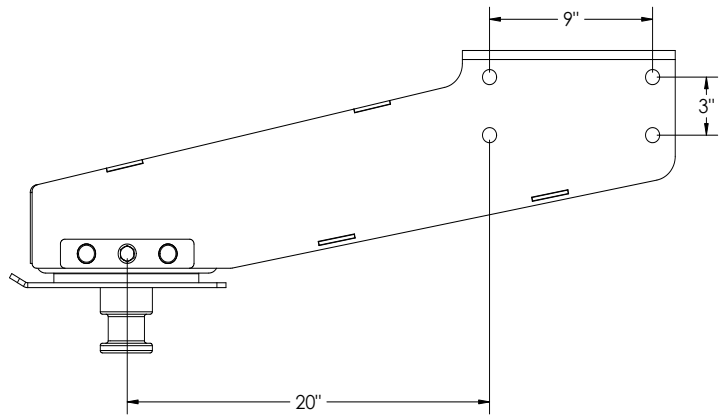

Glide Ride Measurement Guideline

Model# - GR21FBX730
Order # - 8250002
Weight Rating - 21,000 lbs.
Mounting Bolts - 5/8"
Pin Box Width - 12 1/2"
Replaces Pin Boxes
Fabex 730
Fabex 530

Model# - GR21FBX520
Order # - 8250014
Weight Rating - 21,000 lbs.
Mounting Bolts - 5/8"
Pin Box Width - 12 1/2"
Replaces Pin Boxes
Fabex 520

Model# - GR19FBX765
Order # - 8250001
Weight Rating - 19,000 lbs.
Mounting Bolts - 5/8"
Pin Box Width - 12 1/2"
Replaces Pin Boxes
Fabex 765
Fabex 503
Fabex 500

Model# - GR21YW
Order # - 8250005 Nu-WA 8250020 Demco
Weight Rating - 21,000 lbs.
Mounting Bolts - 3/4"
Pin Box Width - 12"
Replaces Pin Boxes
Youngs Welding Medium

Model# - GR19YW
Order # - 8250009 Nu-WA 8250022 Demco
Weight Rating - 19,000 lbs.
Mounting Bolts - 3/4"
Pin Box Width - 12"
Replaces Pin Boxes
 Youngs Welding Long

Model# - GR21LIP1116
Order # - 8250007 Nu-WA 8250021 Demco
Weight Rating - 21,000 lbs.
Mounting Bolts - 5/8"
Pin Box Width - 12 1/2"
Replaces Pin Boxes
 Lippert 1116

Model# - GR19LIP1716
Order # - 8250006 Nu-WA 8250018 Demco
Weight Rating - 19,000 lbs.
Mounting Bolts - 5/8"
Pin Box Width - 12 1/2"
Replaces Pin Boxes
 Lippert 1716

Model# - GR19LIP1621
Order # - 8250008
Weight Rating - 19,000 lbs.
Mounting Bolts - 5/8"
Pin Box Width - 12"
Replaces Pin Boxes
 Lippert 1621