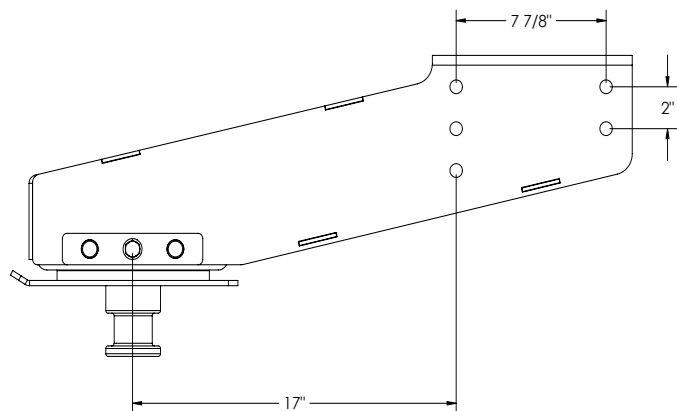

Glide Ride Measurement Guideline

Model# - GR21FBX730
Order # - 8250002
Weight Rating - 21,000 lbs.
Mounting Bolts - 5/8"
Pin Box Width - 12 1/2"
Replaces Pin Boxes
Fabex 730
Fabex 530

Model# - GR21FBX520
Order # - 8250014
Weight Rating - 21,000 lbs.
Mounting Bolts - 5/8"
Pin Box Width - 12 1/2"
Replaces Pin Boxes
Fabex 520

Model# - GR19FBX765
Order # - 8250001
Weight Rating - 19,000 lbs.
Mounting Bolts - 5/8"
Pin Box Width - 12 1/2"
Replaces Pin Boxes
Fabex 765
Fabex 503
Fabex 500

Model# - GR21YW
Order # - 8250005 Nu-WA 8250020 Demco
Weight Rating - 21,000 lbs.
Mounting Bolts - 3/4"
Pin Box Width - 12"
Replaces Pin Boxes
Youngs Welding Medium

Model# - GR19YW
Order # - 8250009 Nu-WA 8250022 Demco
Weight Rating - 19,000 lbs.
Mounting Bolts - 3/4"
Pin Box Width - 12"
Replaces Pin Boxes
 Youngs Welding Long

Model# - GR21LIP1116
Order # - 8250007 Nu-WA 8250021 Demco
Weight Rating - 21,000 lbs.
Mounting Bolts - 5/8"
Pin Box Width - 12 1/2"
Replaces Pin Boxes
 Lippert 1116

Model# - GR19LIP1716
Order # - 8250006 Nu-WA 8250018 Demco
Weight Rating - 19,000 lbs.
Mounting Bolts - 5/8"
Pin Box Width - 12 1/2"
Replaces Pin Boxes
 Lippert 1716

Model# - GR19LIP1621
Order # - 8250008
Weight Rating - 19,000 lbs.
Mounting Bolts - 5/8"
Pin Box Width - 12"
Replaces Pin Boxes
 Lippert 1621