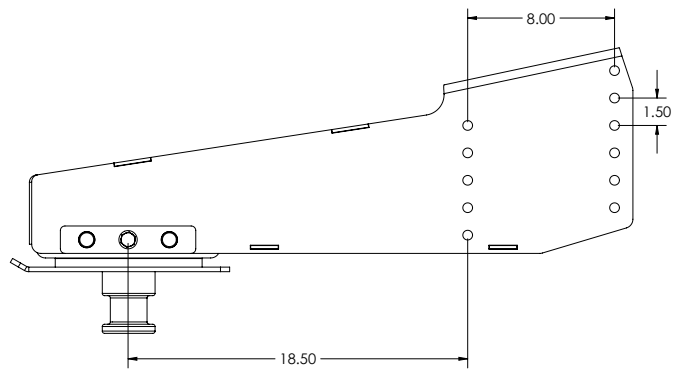

Model# - GR19FBX765
Order # - 8250001
Weight Rating - 19,000 lbs.
Mounting Bolts - 5/8"
Pin Box Width - 12 1/2"
Replaces Pin Boxes
Fabex 765
Fabex 503
Fabex 500

Model# - GR21YW
Order # - 8250005 Nu-WA 8250020 Demco
Weight Rating - 21,000 lbs.
Mounting Bolts - 3/4"
Pin Box Width - 12"
Replaces Pin Boxes
Youngs Welding Medium

Model# - GR19YW
Order # - 8250009 Nu-WA 8250022 Demco
Weight Rating - 19,000 lbs.
Mounting Bolts - 3/4"
Pin Box Width - 12"
Replaces Pin Boxes
 Youngs Welding Long

Model# - GR21LIP1116
Order # - 8250007 Nu-WA 8250021 Demco
Weight Rating - 21,000 lbs.
Mounting Bolts - 5/8"
Pin Box Width - 12 1/2"
Replaces Pin Boxes
 Lippert 1116

Model# - GR19LIP1716
Order # - 8250006 Nu-WA 8250018 Demco
Weight Rating - 19,000 lbs.
Mounting Bolts - 5/8"
Pin Box Width - 12 1/2"
Replaces Pin Boxes
 Lippert 1716

Model# - GR19LIP1621
Order # - 8250008
Weight Rating - 19,000 lbs.
Mounting Bolts - 5/8"
Pin Box Width - 12"
Replaces Pin Boxes
 Lippert 1621

Model# - GR21VENT
Order # - 8250012
Weight Rating - 21,000 lbs.
Mounting Bolts - 1/2"
Pin Box Width - 12"
Replaces Pin Boxes
Venture CJ13515
Venture CJ13517

Model# - GR19VENT
Order # - 8250013
Weight Rating - 19,000 lbs.
Mounting Bolts - 1/2"
Pin Box Width - 12"
Replaces Pin Boxes
Venture CJ20515
Venture CJ20517