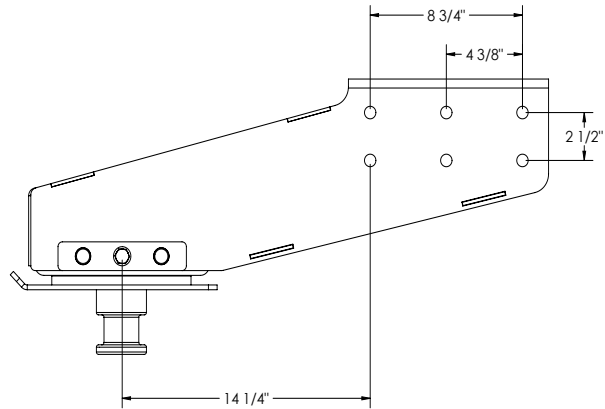

Glide Ride Measurement Guideline

Model# - GR21FBX730
Order # - 8250002
Weight Rating - 21,000 lbs.
Mounting Bolts - 5/8"
Pin Box Width - 12 1/2"
Replaces Pin Boxes
Fabex 730
Fabex 530

Model# - GR21FBX520
Order # - 8250014
Weight Rating - 21,000 lbs.
Mounting Bolts - 5/8"
Pin Box Width - 12 1/2"
Replaces Pin Boxes
Fabex 520

Model# - GR19FBX765
Order # - 8250001
Weight Rating - 19,000 lbs.
Mounting Bolts - 5/8"
Pin Box Width - 12 1/2"
Replaces Pin Boxes
Fabex 765
Fabex 503
Fabex 500

Model# - GR21YW
Order # - 8250005 Nu-WA 8250020 Demco
Weight Rating - 21,000 lbs.
Mounting Bolts - 3/4"
Pin Box Width - 12"
Replaces Pin Boxes
Youngs Welding Medium

Model# - GR19YW
Order # - 8250009 Nu-WA 8250022 Demco
Weight Rating - 19,000 lbs.
Mounting Bolts - 3/4"
Pin Box Width - 12"
Replaces Pin Boxes
 Youngs Welding Long

Model# - GR21LIP1116
Order # - 8250007 Nu-WA 8250021 Demco
Weight Rating - 21,000 lbs.
Mounting Bolts - 5/8"
Pin Box Width - 12 1/2"
Replaces Pin Boxes
 Lippert 1116

Model# - GR19LIP1716
Order # - 8250006 Nu-WA 8250018 Demco
Weight Rating - 19,000 lbs.
Mounting Bolts - 5/8"
Pin Box Width - 12 1/2"
Replaces Pin Boxes
 Lippert 1716

Model# - GR19LIP1621
Order # - 8250008
Weight Rating - 19,000 lbs.
Mounting Bolts - 5/8"
Pin Box Width - 12"
Replaces Pin Boxes
 Lippert 1621