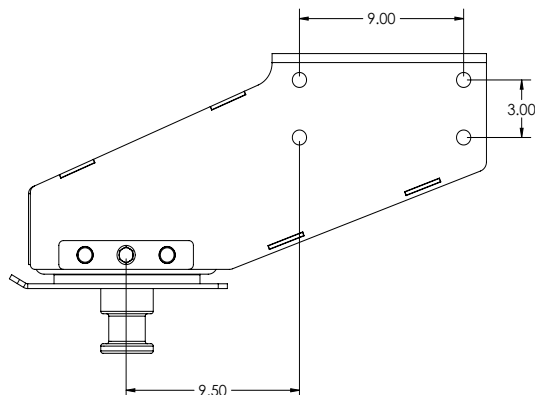

Glide Ride Measurement Guideline

Model# - GR21FBX730
Order # - 8250002
Weight Rating - 21,000 lbs.
Mounting Bolts - 5/8"
Pin Box Width - 12 1/2"
Replaces Pin Boxes
Fabex 730
Fabex 530

Model# - GR21FBX520
Order # - 8250014
Weight Rating - 21,000 lbs.
Mounting Bolts - 5/8"
Pin Box Width - 12 1/2"
Replaces Pin Boxes
Fabex 520

Model# - GR19FBX765
Order # - 8250001
Weight Rating - 19,000 lbs.
Mounting Bolts - 5/8"
Pin Box Width - 12 1/2"
Replaces Pin Boxes
Fabex 765
Fabex 503
Fabex 500

Model# - GR21YW
Order # - 8250005 Nu-WA 8250020 Demco
Weight Rating - 21,000 lbs.
Mounting Bolts - 3/4"
Pin Box Width - 12"
Replaces Pin Boxes
Youngs Welding Medium

Model# - GR19YW
Order # - 8250009 Nu-WA 8250022 Demco
Weight Rating - 19,000 lbs.
Mounting Bolts - 3/4"
Pin Box Width - 12"
Replaces Pin Boxes
 Youngs Welding Long

Model# - GR21LIP1116
Order # - 8250007 Nu-WA 8250021 Demco
Weight Rating - 21,000 lbs.
Mounting Bolts - 5/8"
Pin Box Width - 12 1/2"
Replaces Pin Boxes
 Lippert 1116

Model# - GR19LIP1716
Order # - 8250006 Nu-WA 8250018 Demco
Weight Rating - 19,000 lbs.
Mounting Bolts - 5/8"
Pin Box Width - 12 1/2"
Replaces Pin Boxes
 Lippert 1716

Model# - GR19LIP1621
Order # - 8250008
Weight Rating - 19,000 lbs.
Mounting Bolts - 5/8"
Pin Box Width - 12"
Replaces Pin Boxes
 Lippert 1621