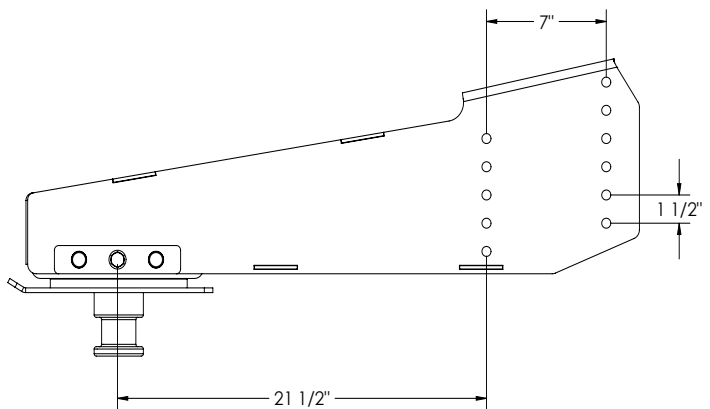

Model# - GR19LIP1716
Order # - 8250006 Nu-WA 8250018 Demco
Weight Rating - 19,000 lbs.
Mounting Bolts - 5/8"
Pin Box Width - 12 1/2"
Replaces Pin Boxes
 Lippert 1716

Model# - GR19LIP1621
Order # - 8250008
Weight Rating - 19,000 lbs.
Mounting Bolts - 5/8"
Pin Box Width - 12"
Replaces Pin Boxes
 Lippert 1621

Model# - GR21VENT
Order # - 8250012
Weight Rating - 21,000 lbs.
Mounting Bolts - 1/2"
Pin Box Width - 12"
Replaces Pin Boxes
Venture CJ13515
Venture CJ13517

Model# - GR19VENT
Order # - 8250013
Weight Rating - 19,000 lbs.
Mounting Bolts - 1/2"
Pin Box Width - 12"
Replaces Pin Boxes
Venture CJ20515
Venture CJ20517

Model# - GR21LND7910
Order # - 8250010
Weight Rating - 21,000 lbs.
Mounting Bolts - 1/2"
Pin Box Width - 14"
Replaces Pin Boxes
Leland 7910

Model# - GR19LND7920
Order # - 8250011
Weight Rating - 19,000 lbs.
Mounting Bolts - 1/2"
Pin Box Width - 14"
Replaces Pin Boxes
Leland 7920