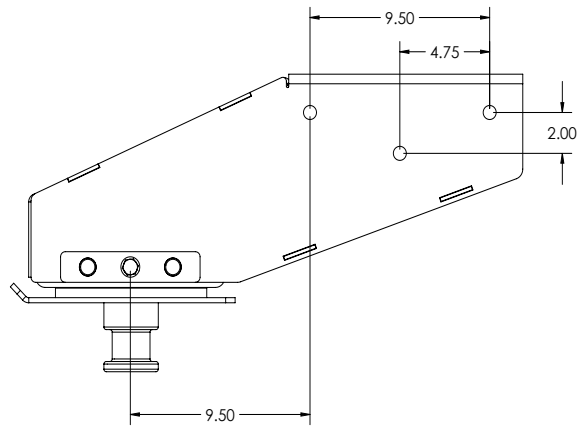

Glide Ride Measurement Guideline

Model# - GR21FBX730
Order # - 8250002
Weight Rating - 21,000 lbs.
Mounting Bolts - 5/8"
Pin Box Width - 12 1/2"
Replaces Pin Boxes
Fabex 730
Fabex 530

Model# - GR21FBX520
Order # - 8250014
Weight Rating - 21,000 lbs.
Mounting Bolts - 5/8"
Pin Box Width - 12 1/2"
Replaces Pin Boxes
Fabex 520

Model# - GR19FBX765
Order # - 8250001
Weight Rating - 19,000 lbs.
Mounting Bolts - 5/8"
Pin Box Width - 12 1/2"
Replaces Pin Boxes
Fabex 765
Fabex 503
Fabex 500

Model# - GR21YW
Order # - 8250005 Nu-WA 8250020 Demco
Weight Rating - 21,000 lbs.
Mounting Bolts - 3/4"
Pin Box Width - 12"
Replaces Pin Boxes
Youngs Welding Medium

Model# - GR19YW
Order # - 8250009 Nu-WA 8250022 Demco
Weight Rating - 19,000 lbs.
Mounting Bolts - 3/4"
Pin Box Width - 12"
Replaces Pin Boxes
 Youngs Welding Long

Model# - GR21LIP1116
Order # - 8250007 Nu-WA 8250021 Demco
Weight Rating - 21,000 lbs.
Mounting Bolts - 5/8"
Pin Box Width - 12 1/2"
Replaces Pin Boxes
 Lippert 1116

Model# - GR19LIP1716
Order # - 8250006 Nu-WA 8250018 Demco
Weight Rating - 19,000 lbs.
Mounting Bolts - 5/8"
Pin Box Width - 12 1/2"
Replaces Pin Boxes
 Lippert 1716

Model# - GR19LIP1621
Order # - 8250008
Weight Rating - 19,000 lbs.
Mounting Bolts - 5/8"
Pin Box Width - 12"
Replaces Pin Boxes
 Lippert 1621