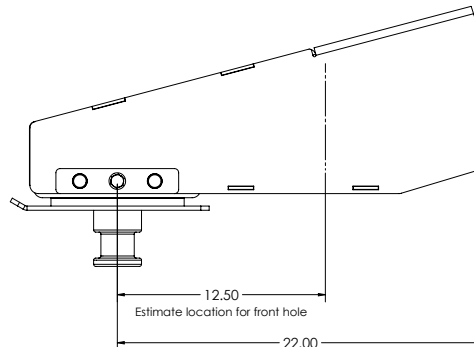

Model# - GR19LIP1716
Order # - 8250006 Nu-WA 8250018 Demco
Weight Rating - 19,000 lbs.
Mounting Bolts - 5/8"
Pin Box Width - 12 1/2"
Replaces Pin Boxes
 Lippert 1716

Model# - GR19LIP1621
Order # - 8250008
Weight Rating - 19,000 lbs.
Mounting Bolts - 5/8"
Pin Box Width - 12"
Replaces Pin Boxes
 Lippert 1621

Model# - GR21VENT
Order # - 8250012
Weight Rating - 21,000 lbs.
Mounting Bolts - 1/2"
Pin Box Width - 12"
Replaces Pin Boxes
Venture CJ13515
Venture CJ13517

Model# - GR19VENT
Order # - 8250013
Weight Rating - 19,000 lbs.
Mounting Bolts - 1/2"
Pin Box Width - 12"
Replaces Pin Boxes
Venture CJ20515
Venture CJ20517

Model# - GR21LND7910
Order # - 8250010
Weight Rating - 21,000 lbs.
Mounting Bolts - 1/2"
Pin Box Width - 14"
Replaces Pin Boxes
Leland 7910

Model# - GR19LND7920
Order # - 8250011
Weight Rating - 19,000 lbs.
Mounting Bolts - 1/2"
Pin Box Width - 14"
Replaces Pin Boxes
Leland 7920

Model# - GR19FBX665
Order # - 8250019
Weight Rating - 19,000 lbs.
Mounting Bolts - 1/2"
Pin Box Width - 12"
Replaces Pin Boxes
Fabex 665

Model# - GR21UNIVERSAL
Order # - 8250017
Weight Rating - 21,000 lbs.
Mounting Bolts - N/A
Pin Box Width - 12"
Universal