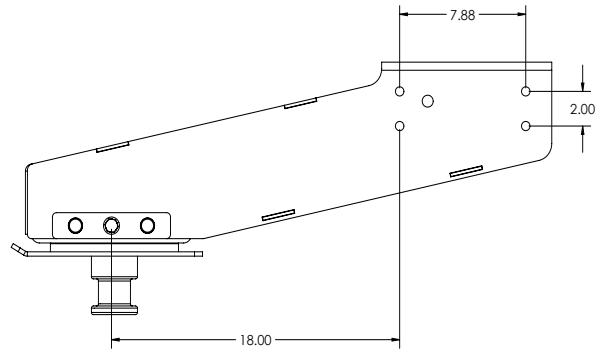

Model# - GR19FBX665
Order # - 8250019
Weight Rating - 19,000 lbs.
Mounting Bolts - 1/2"
Pin Box Width - 12"
Replaces Pin Boxes
Fabex 665