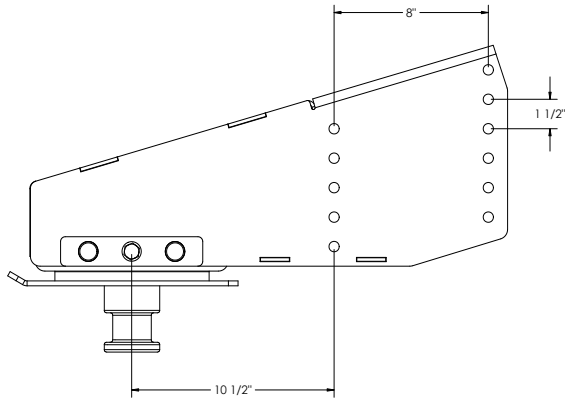

Model# - GR21VENT
Order # - 8250012
Weight Rating - 21,000 lbs.
Mounting Bolts - 1/2"
Pin Box Width - 12"
Replaces Pin Boxes
Venture CJ13515
Venture CJ13517