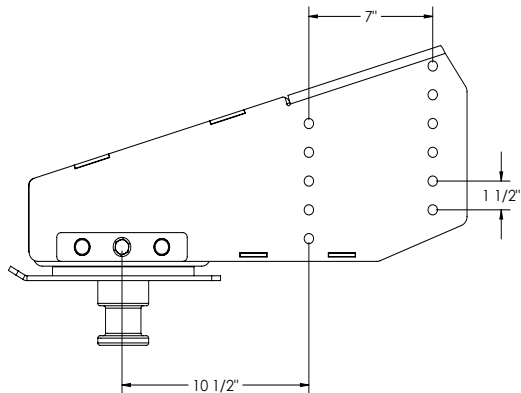

Model# - GR19YW
Order # - 8250009 Nu-WA 8250022 Demco
Weight Rating - 19,000 lbs.
Mounting Bolts - 3/4"
Pin Box Width - 12"
Replaces Pin Boxes
 Youngs Welding Long

Model# - GR21LIP1116
Order # - 8250007 Nu-WA 8250021 Demco
Weight Rating - 21,000 lbs.
Mounting Bolts - 5/8"
Pin Box Width - 12 1/2"
Replaces Pin Boxes
 Lippert 1116

Model# - GR19LIP1716
Order # - 8250006 Nu-WA 8250018 Demco
Weight Rating - 19,000 lbs.
Mounting Bolts - 5/8"
Pin Box Width - 12 1/2"
Replaces Pin Boxes
 Lippert 1716

Model# - GR19LIP1621
Order # - 8250008
Weight Rating - 19,000 lbs.
Mounting Bolts - 5/8"
Pin Box Width - 12"
Replaces Pin Boxes
 Lippert 1621

Model# - GR21VENT
Order # - 8250012
Weight Rating - 21,000 lbs.
Mounting Bolts - 1/2"
Pin Box Width - 12"
Replaces Pin Boxes
Venture CJ13515
Venture CJ13517

Model# - GR19VENT
Order # - 8250013
Weight Rating - 19,000 lbs.
Mounting Bolts - 1/2"
Pin Box Width - 12"
Replaces Pin Boxes
Venture CJ20515
Venture CJ20517

Model# - GR21LND7910
Order # - 8250010
Weight Rating - 21,000 lbs.
Mounting Bolts - 1/2"
Pin Box Width - 14"
Replaces Pin Boxes
Leland 7910

Model# - GR19LND7920
Order # - 8250011
Weight Rating - 19,000 lbs.
Mounting Bolts - 1/2"
Pin Box Width - 14"
Replaces Pin Boxes
Leland 7920